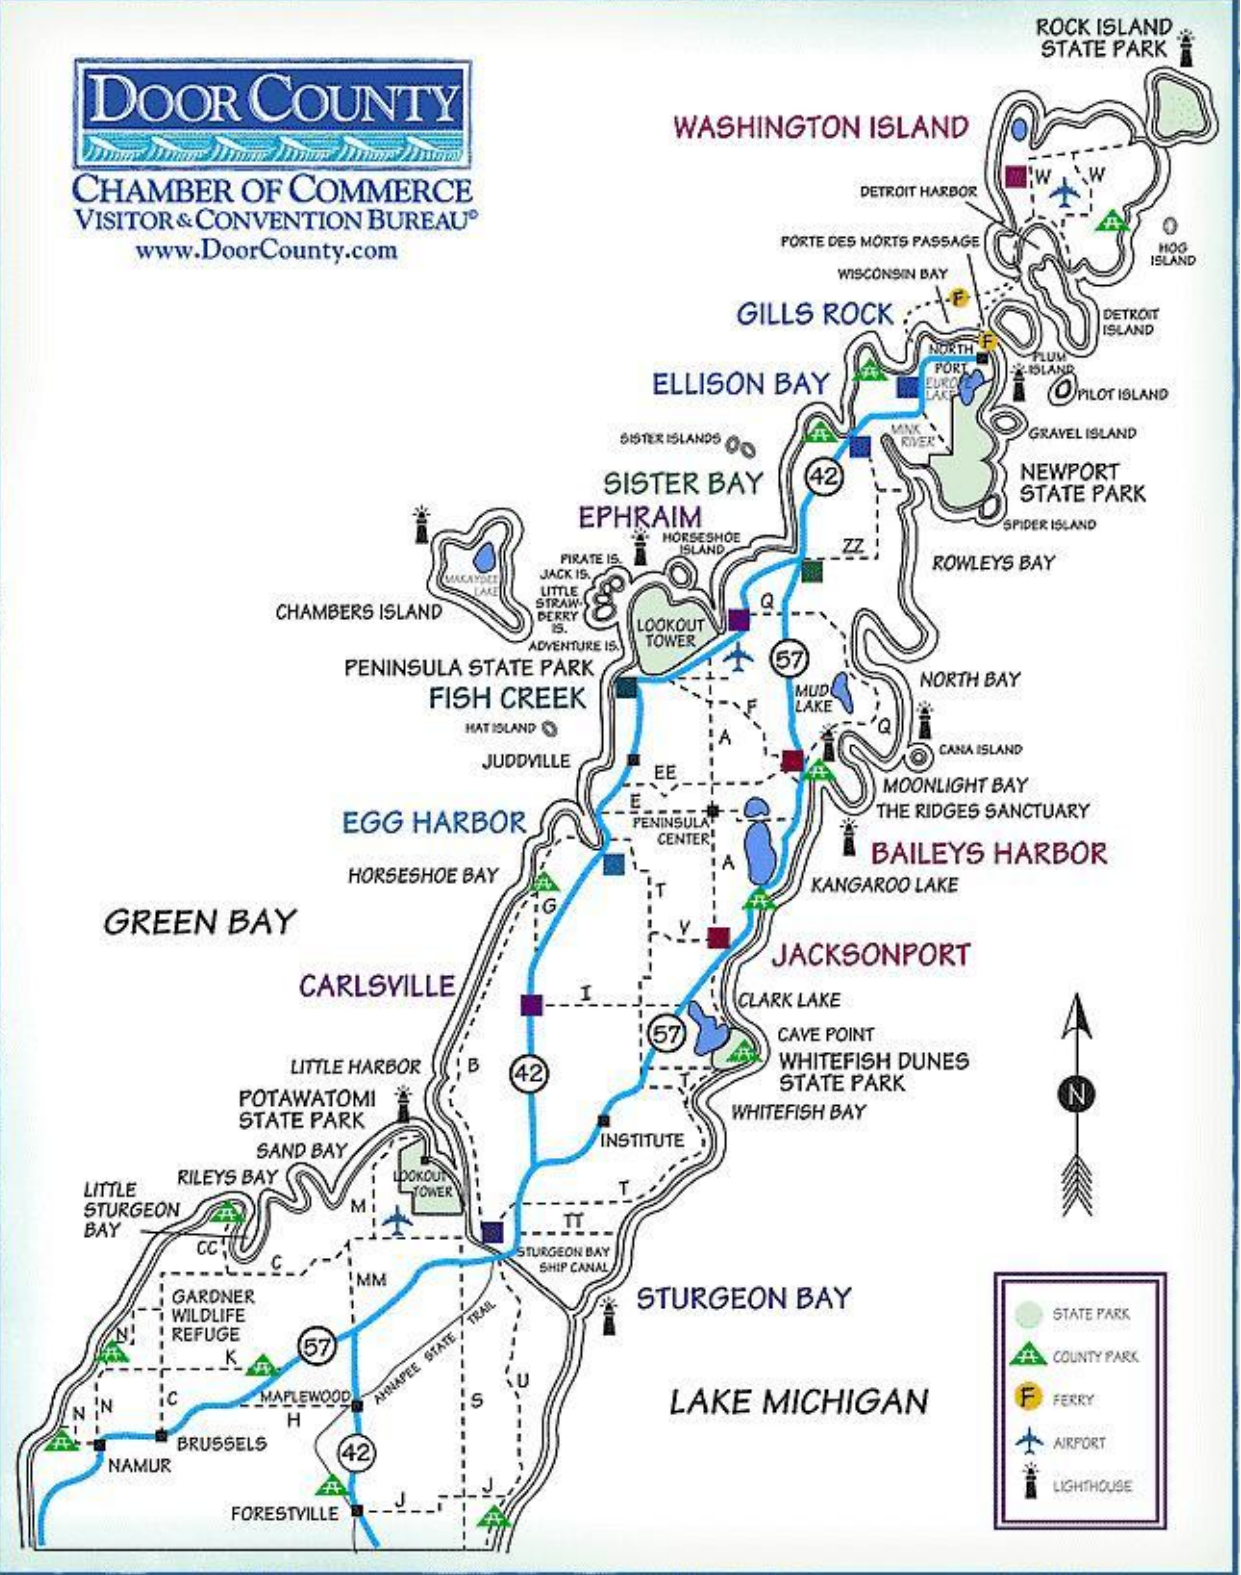

DOOR COUNTY

CHAMBER OF COMMERCE
VISITOR & CONVENTION BUREAU®
www.DoorCounty.com

ROCK ISLAND STATE PARK

WASHINGTON ISLAND

DETROIT HARBOR

FORTE DES MORTS PASSAGE

WISCONSIN BAY

GILLS ROCK

ELLISON BAY

SISTER BAY

EPHRAIM

PENINSULA STATE PARK
FISH CREEK

EGG HARBOR

GREEN BAY

CARLSVILLE

JACKSONPORT

POTAWATOMI STATE PARK

STURGEON BAY

LAKE MICHIGAN

-  STATE PARK
-  COUNTY PARK
-  FERRY
-  AIRPORT
-  LIGHTHOUSE